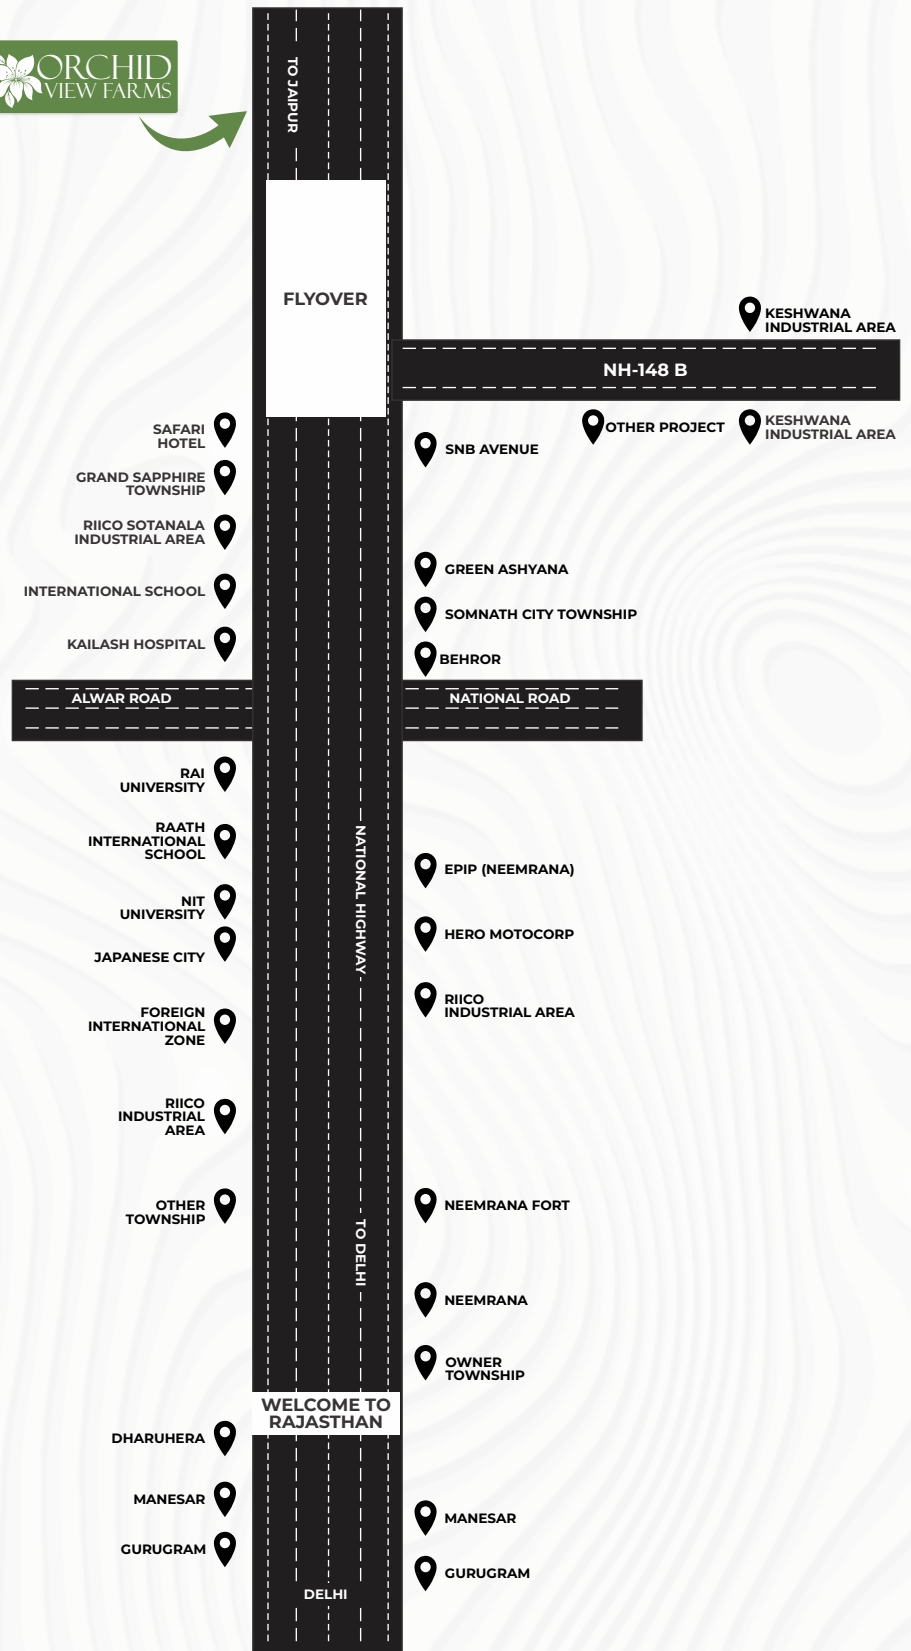

ORCHID VIEW FARMS ON THE MAP

Embark on a visual journey through the architectural brilliance of Orchid View Farms. Our blueprint reflects the meticulous planning and attention to detail that goes into creating your dream farmhouse. Every line and curve is a testament to the thoughtful design that harmonizes with the natural landscape.