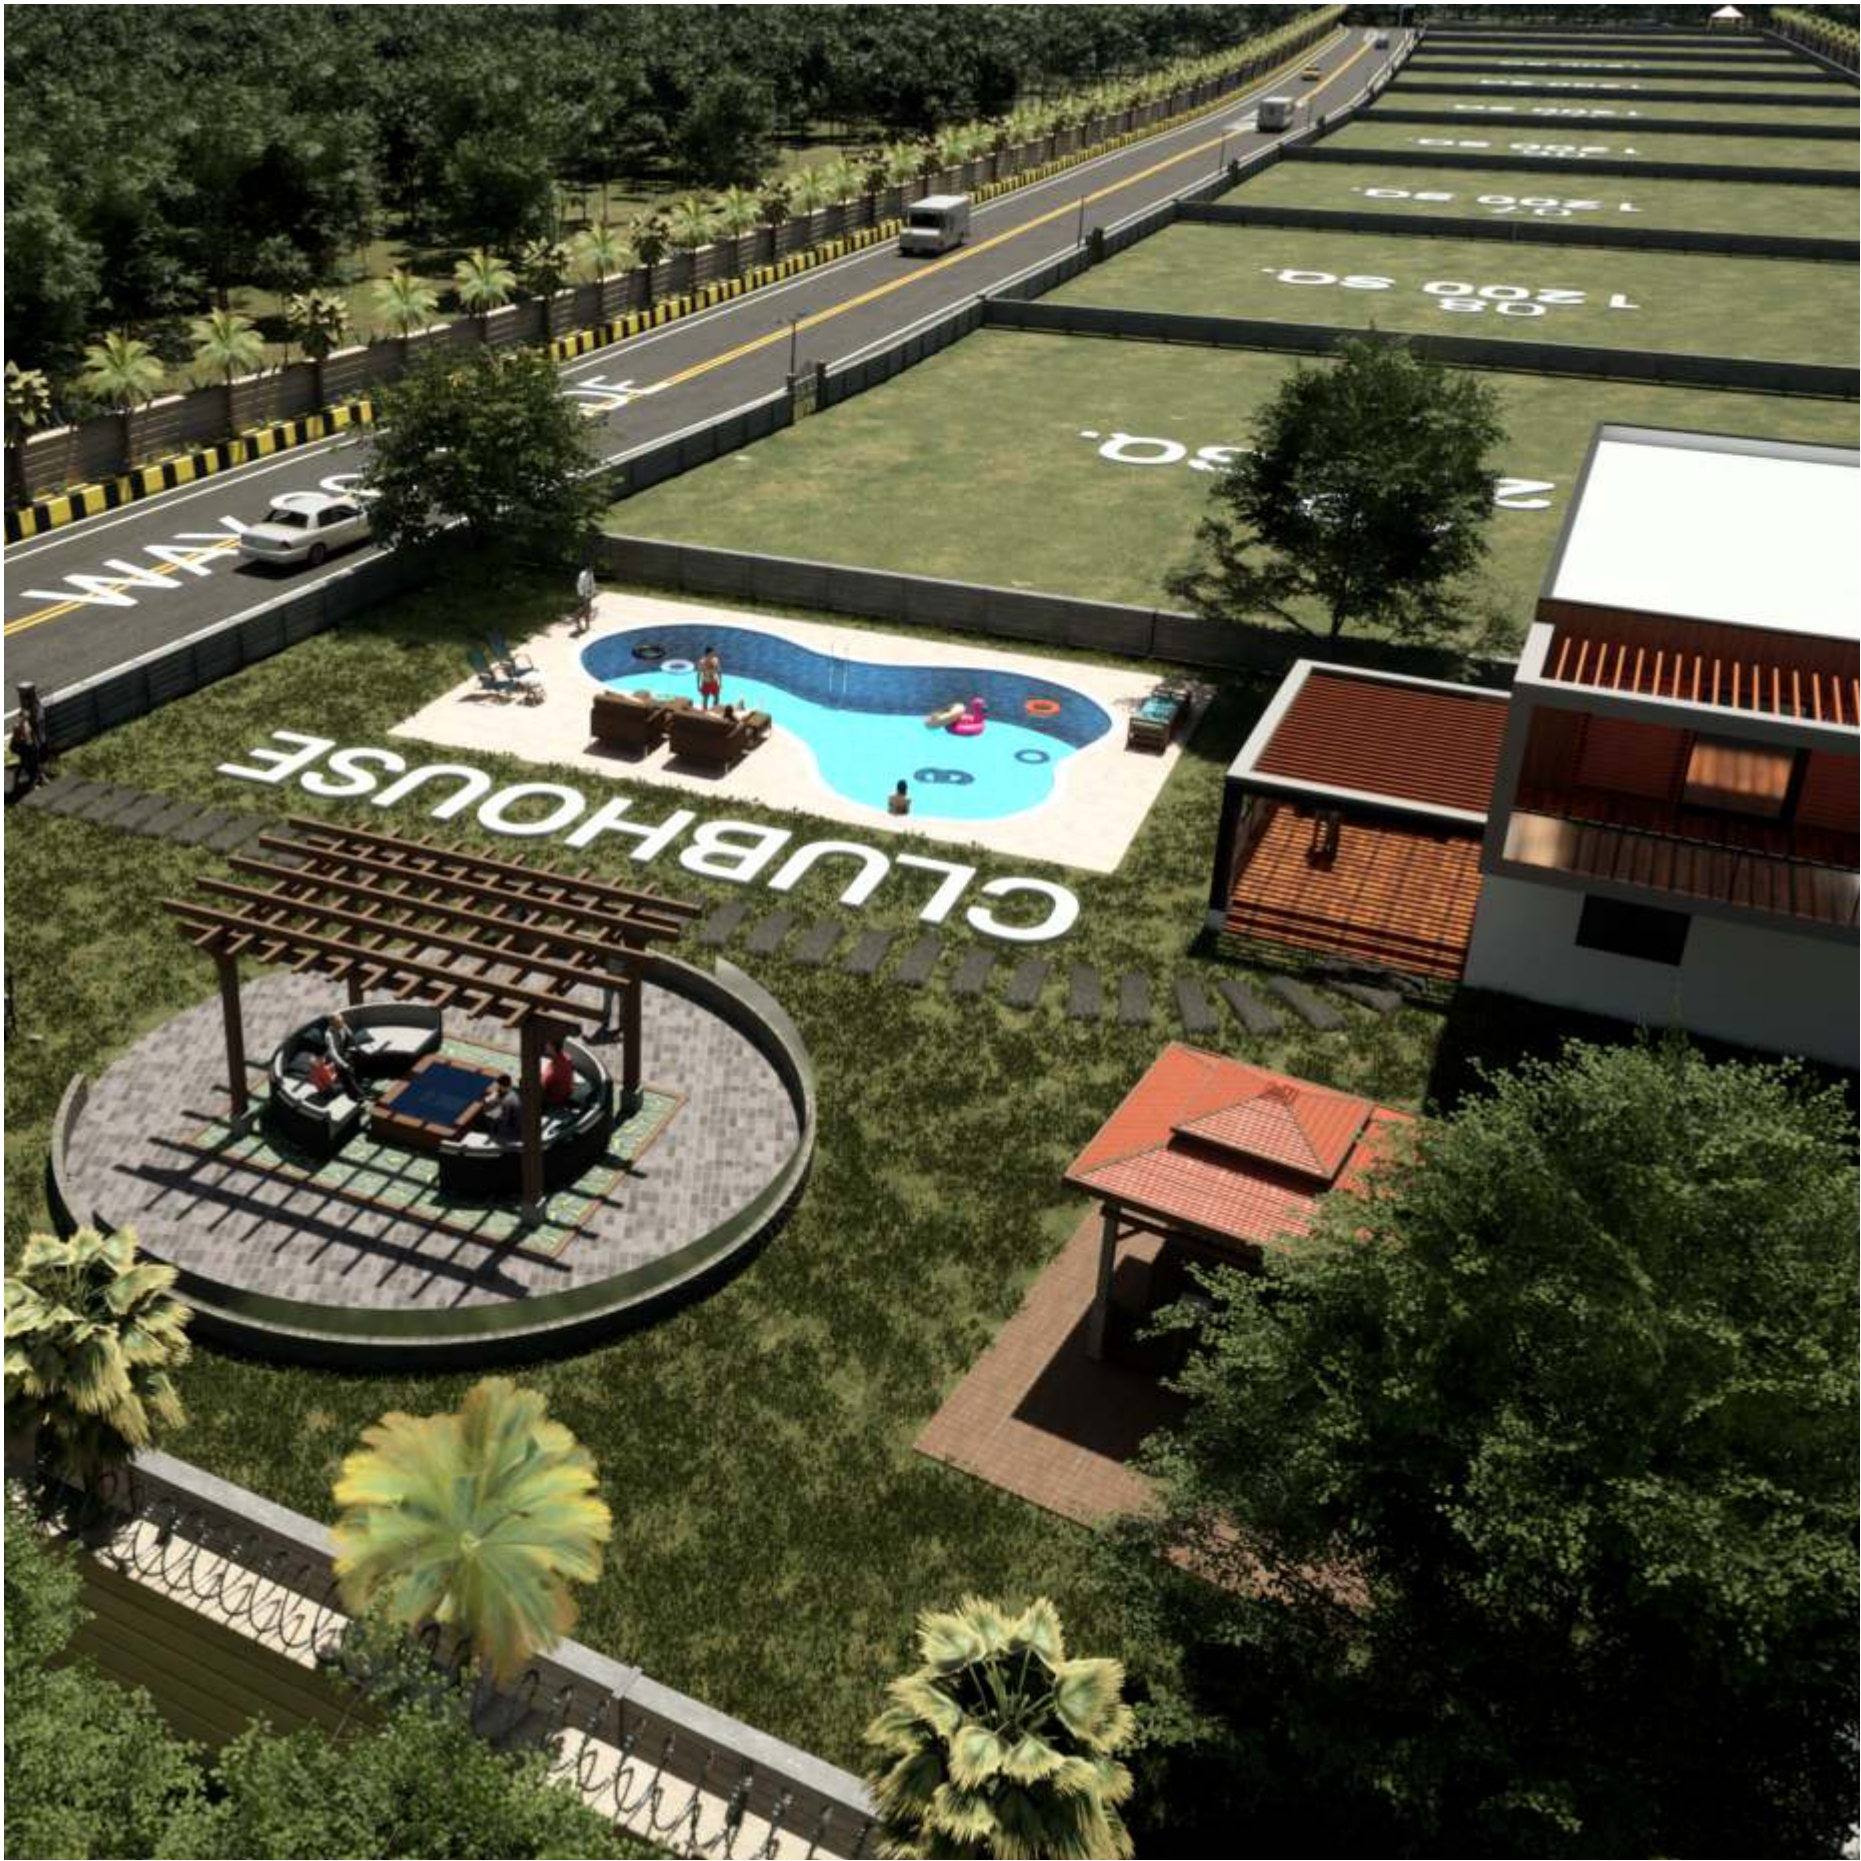

EXQUISITE LIVING, UNMATCHED AMENITIES

Orchid View Farms redefines luxury living with a host of amenities that elevate your lifestyle. Enjoy moments of leisure at our clubhouse, pedal through the cycling tracks amidst lush greenery, and immerse yourself in the calming ambience. Revel in the beauty that surrounds you, making every day a retreat.

-  **Gated Community**
-  **Clubhouse Including gym**
-  **Table Tennis**
-  **Swimming Pool**
-  **Cycling Track**
-  **30-Foot Road**
-  **Kids' Play Area**
-  **Jogging Track**
-  **24x7 Water Supply**
-  **24x7 Security**
-  **24x7 Electricity**

ORCHID VIEW FARMS ON THE MAP

Embark on a visual journey through the architectural brilliance of Orchid View Farms. Our blueprint reflects the meticulous planning and attention to detail that goes into creating your dream farmhouse. Every line and curve is a testament to the thoughtful design that harmonizes with the natural landscape.